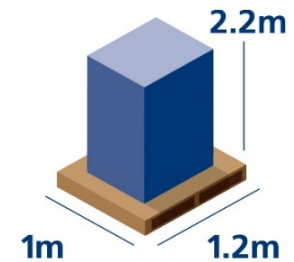

SUPER EURO LIGHT PALLET

Max **600kg**

HALF PALLET

Max **450kg**

EXTRA LIGHT PALLET

Max **750kg**

LIGHT PALLET

Max **1,200kg**