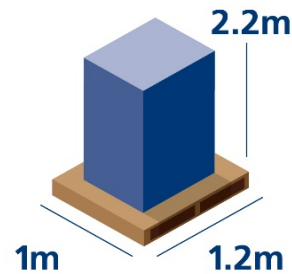

SUPER EURO LIGHT PALLET

Max **600kg**

HALF PALLET

Max **450kg**

EXTRA LIGHT PALLET

Max **750kg**

LIGHT PALLET

Max **1,200kg**